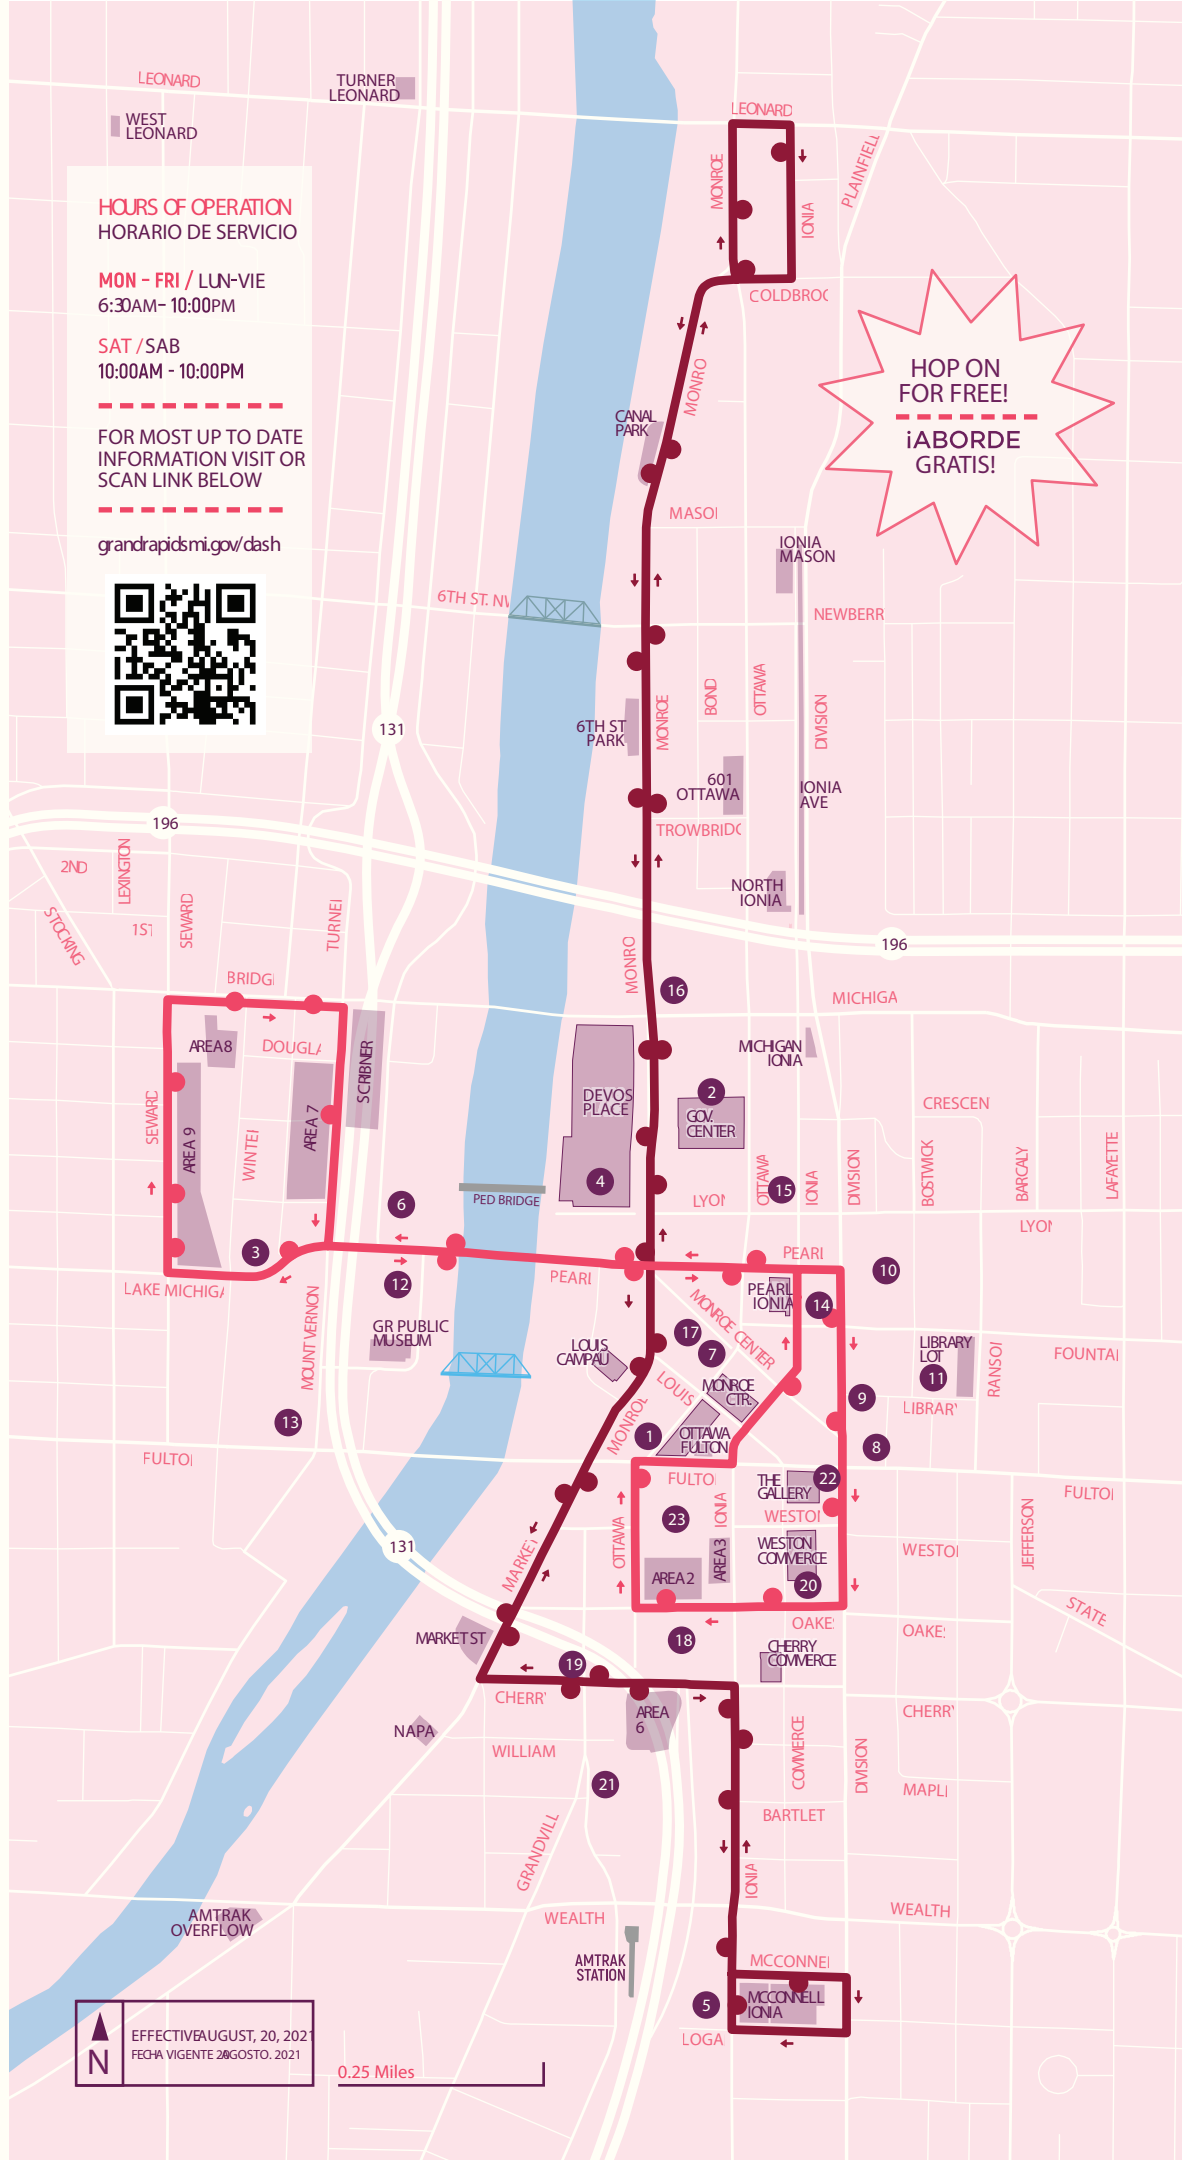

EFFECTIVE AUGUST, 2021
FECHA VIGENTE 28 AGOSTO, 2021